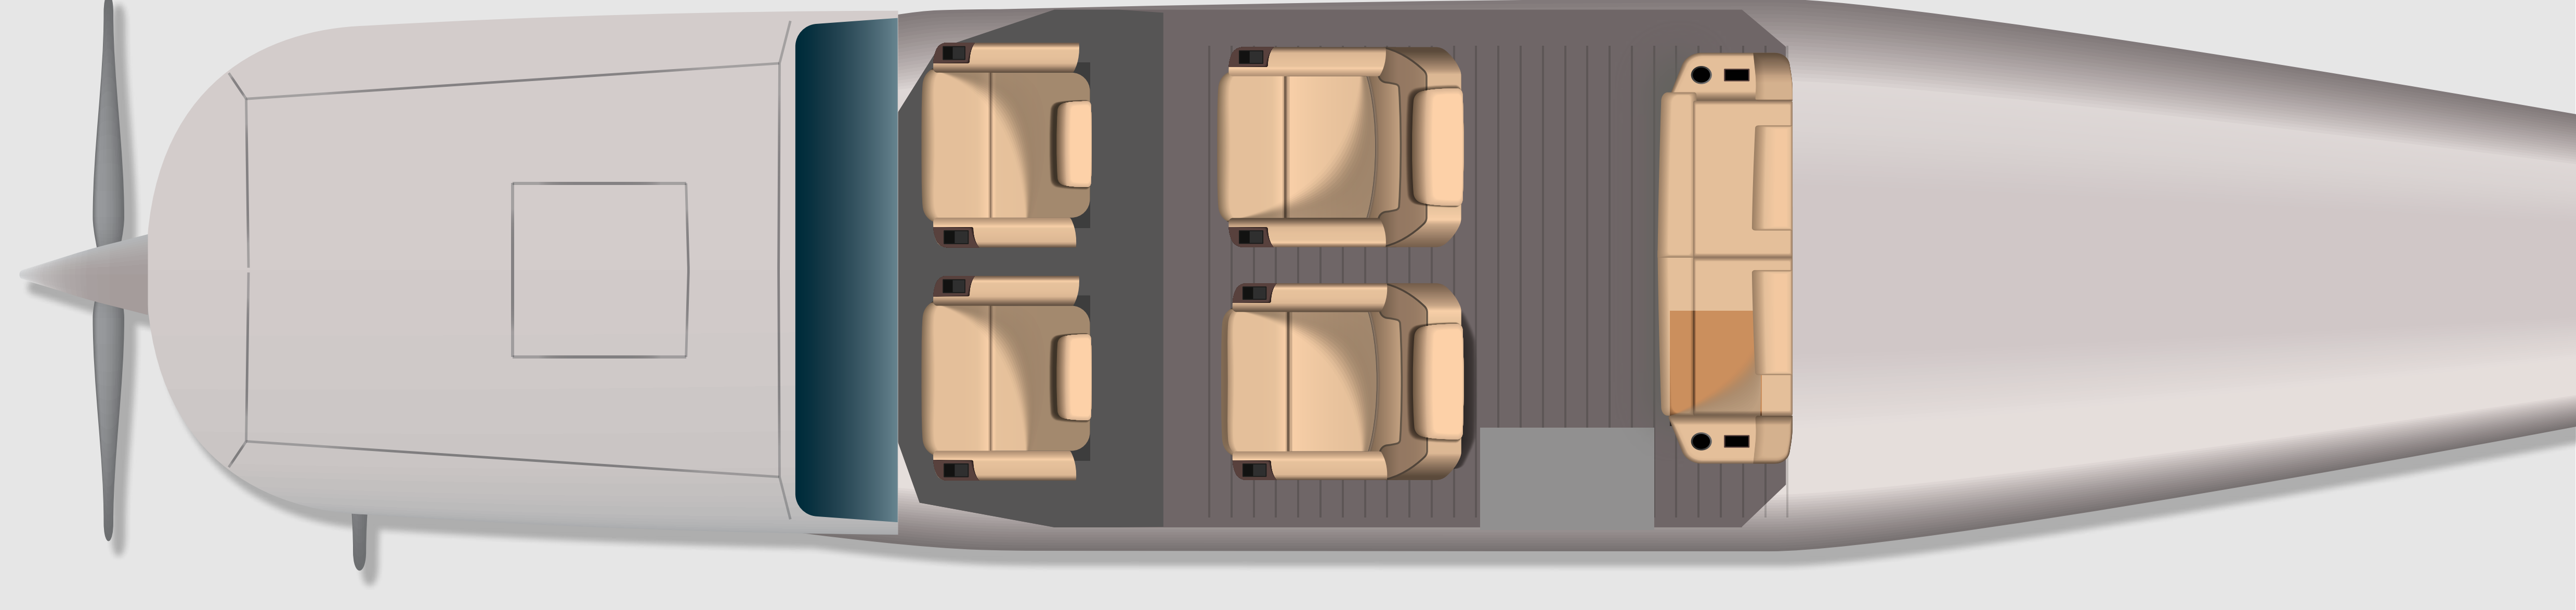

Seating Plan