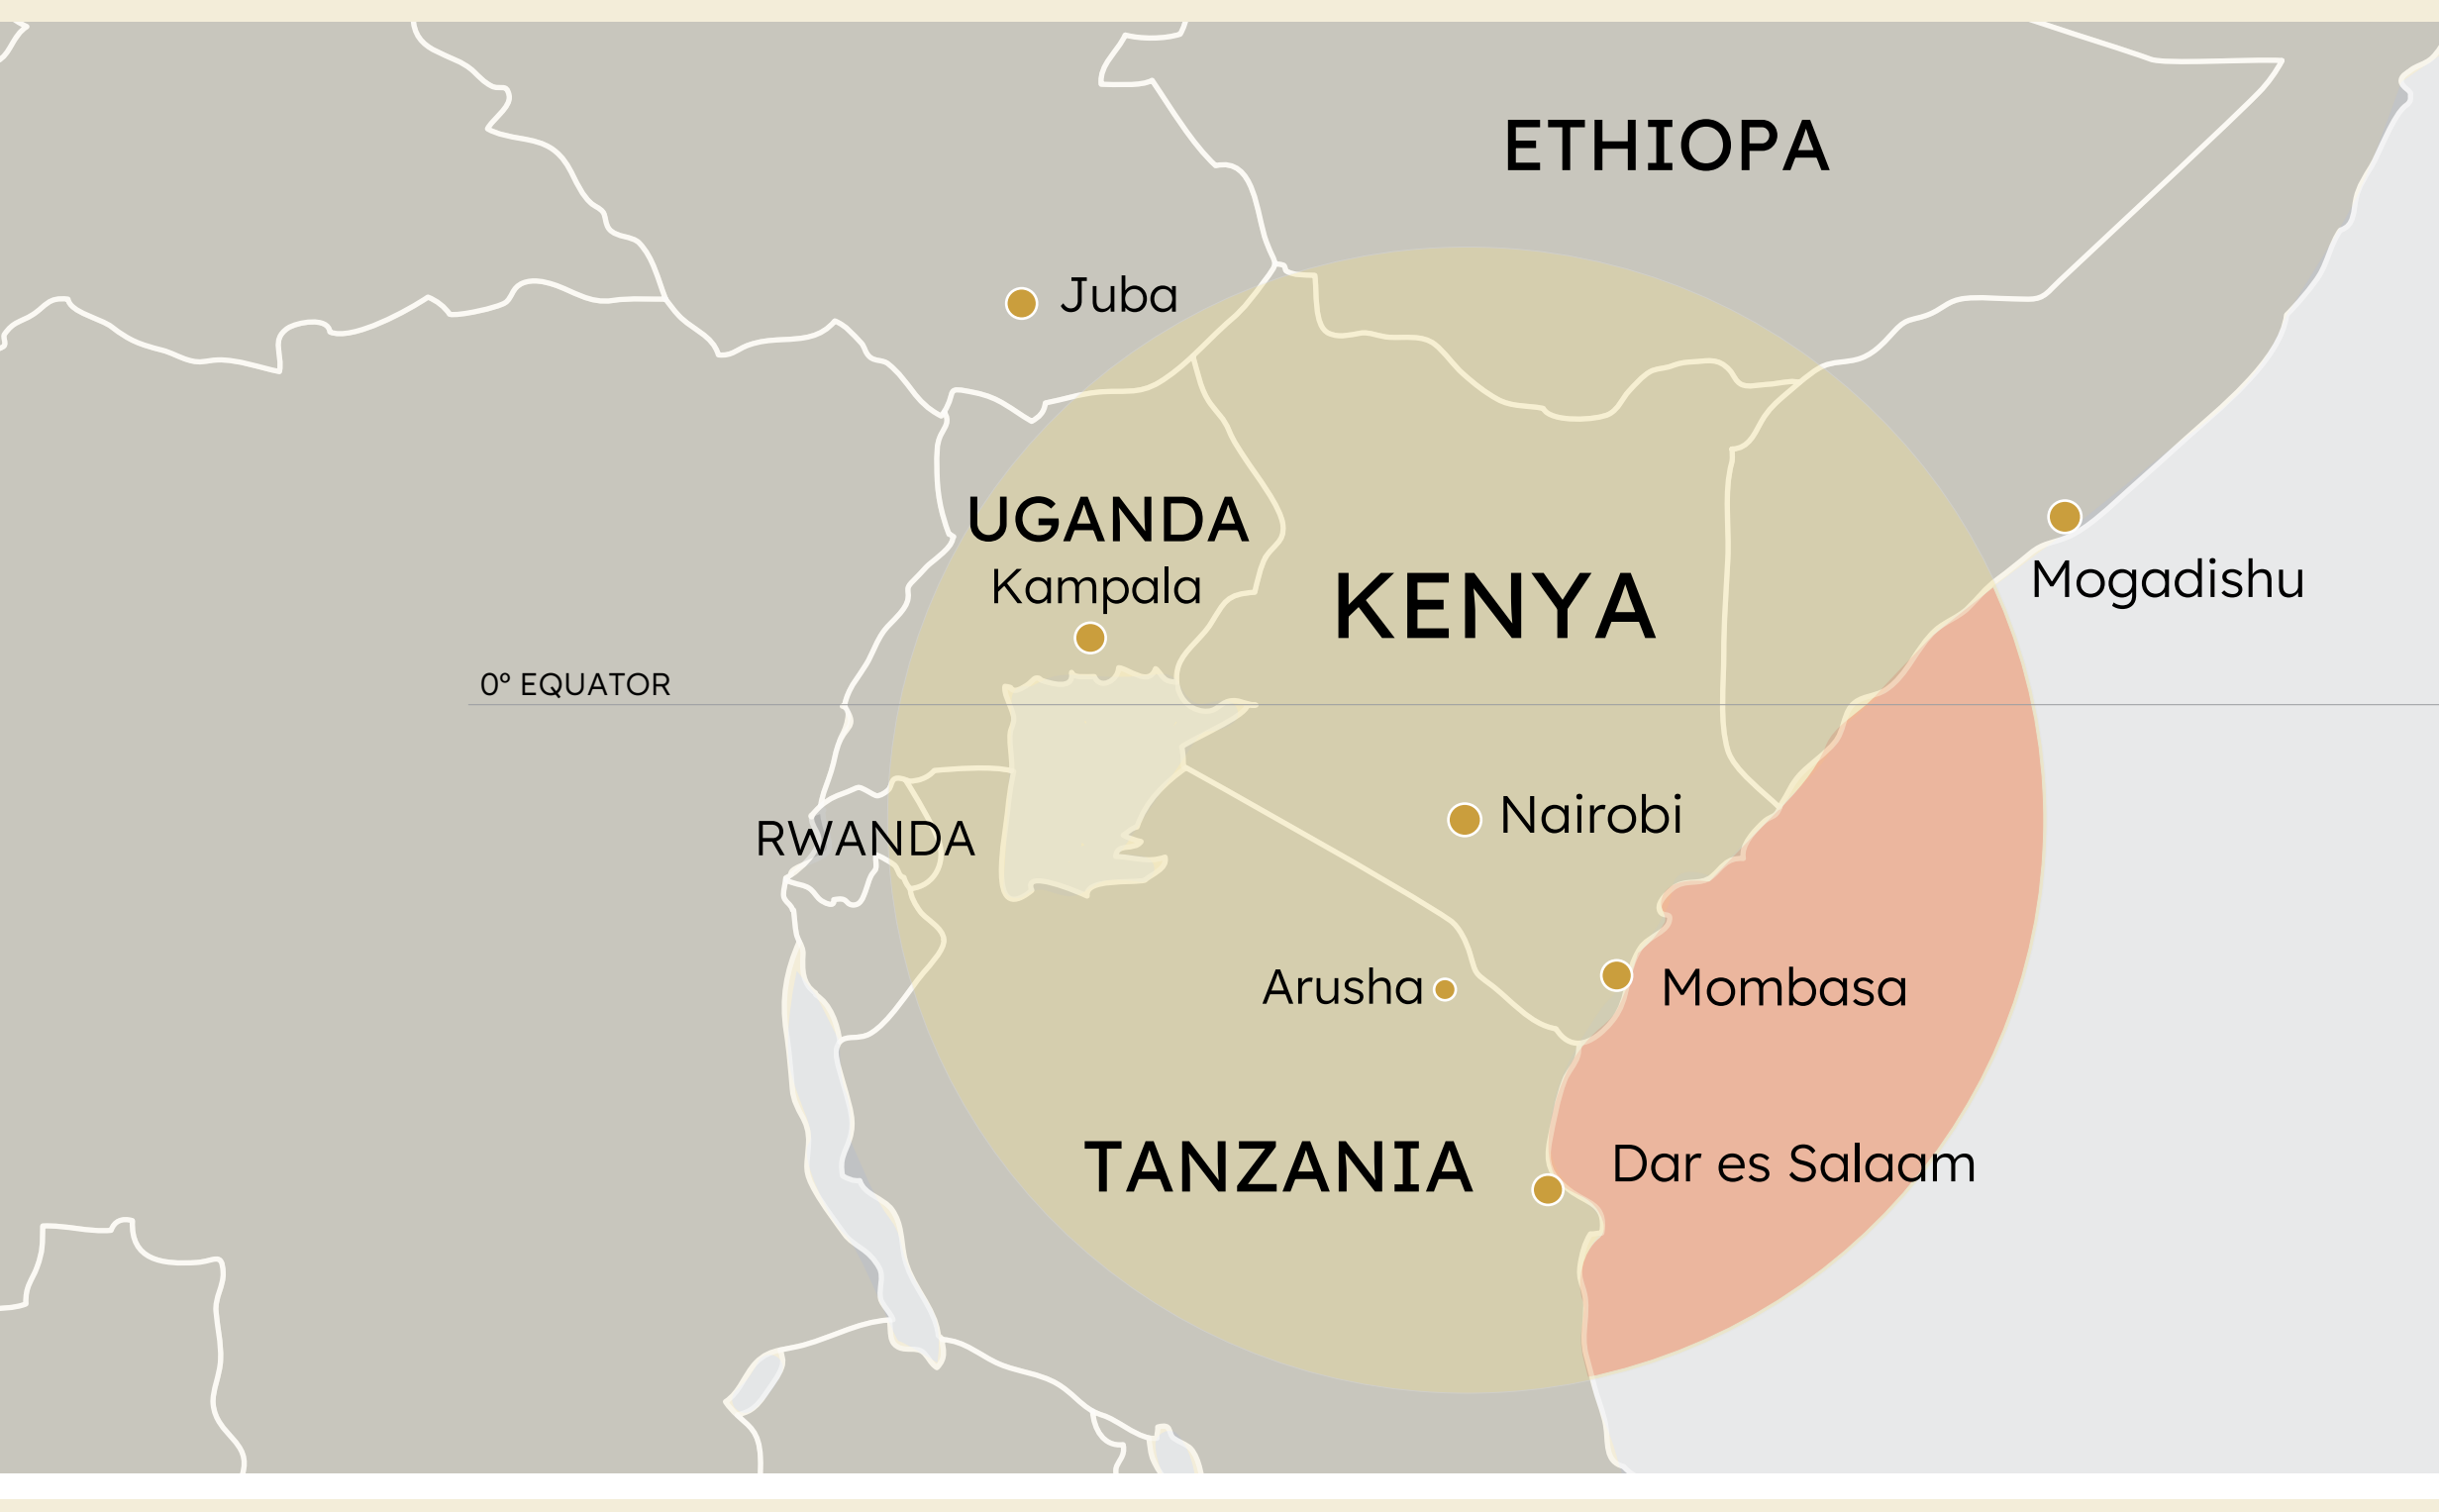

A sturdy, safari workhorse much loved by all who are privileged to operate this lovely little aeroplane. Designed for flying shorter distances, our Cessna 206 is ideal for couples and small families.

Rough, short strips are what this little airplane loves best and with the external luggage pod, makes for more room inside the executively configured cabin.

### At a Glance

- Capacity: 5 Passengers
- Crew: 1 Pilot
- Luggage: 15 kgs per person on full load
- Cruise speed: 120kts / 138mph
- Horsepower: 310shp
- Average Range: 420 nautical miles